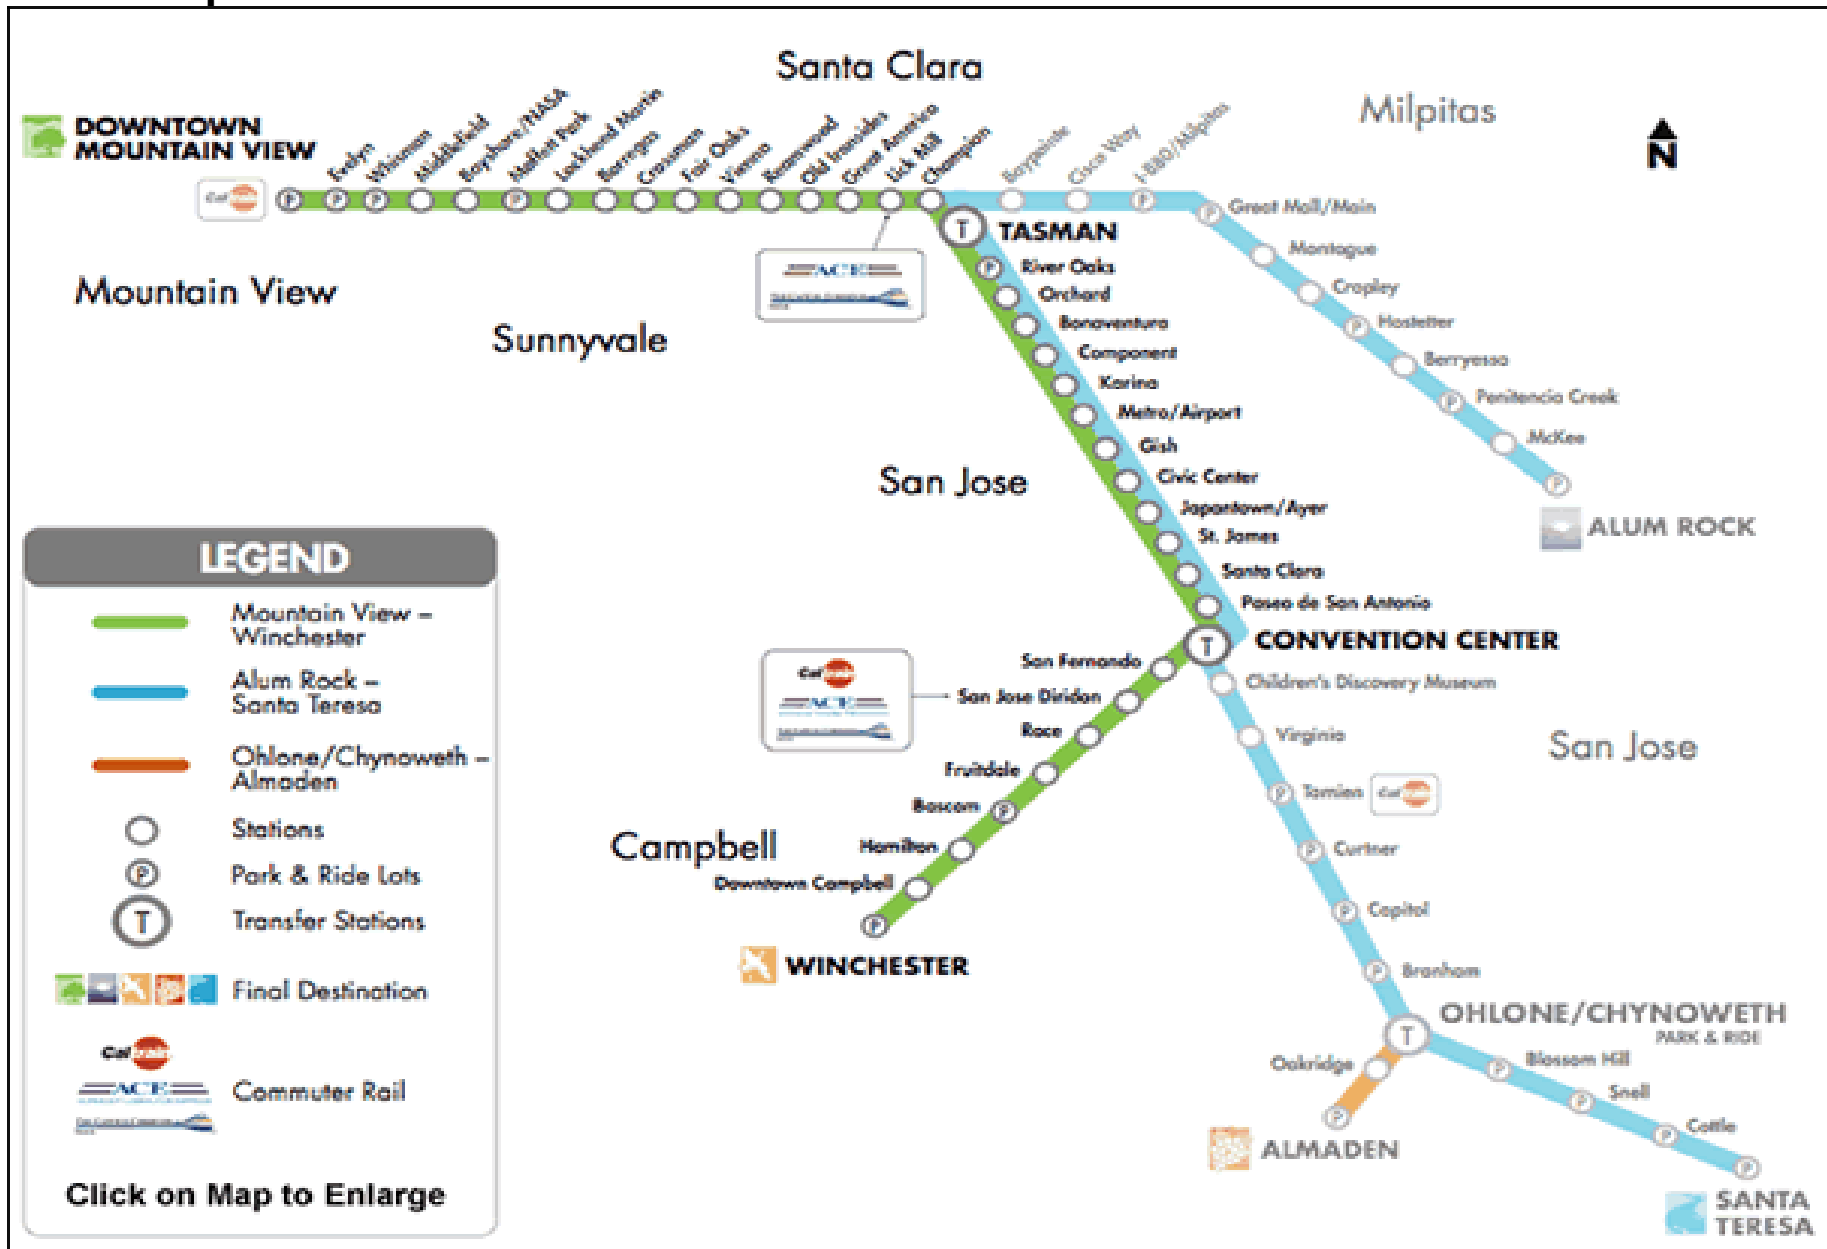

# 902 Light Rail: Mountain View to Winchester

Effective Date 1/14/2019

## Route Map

### LEGEND

- Mountain View - Winchester
- Alum Rock - Santa Teresa
- Ohlone/Chynoweth - Almaden
- Stations
- Park & Ride Lots
- Transfer Stations
- Final Destination
- Caltrain
- AC Transit
- Santa Clara Valley Transportation Authority

### **Borregas Station**

Eastbound platform is located in the median of Java Drive just east of Borregas Avenue.

Westbound platform is located in the median of Java Drive just west of Borregas Avenue.

Connecting Bus Routes: 26, 54, 122, 321, 328, 520, 521, ACE Shuttle, SMART, Prime HMP