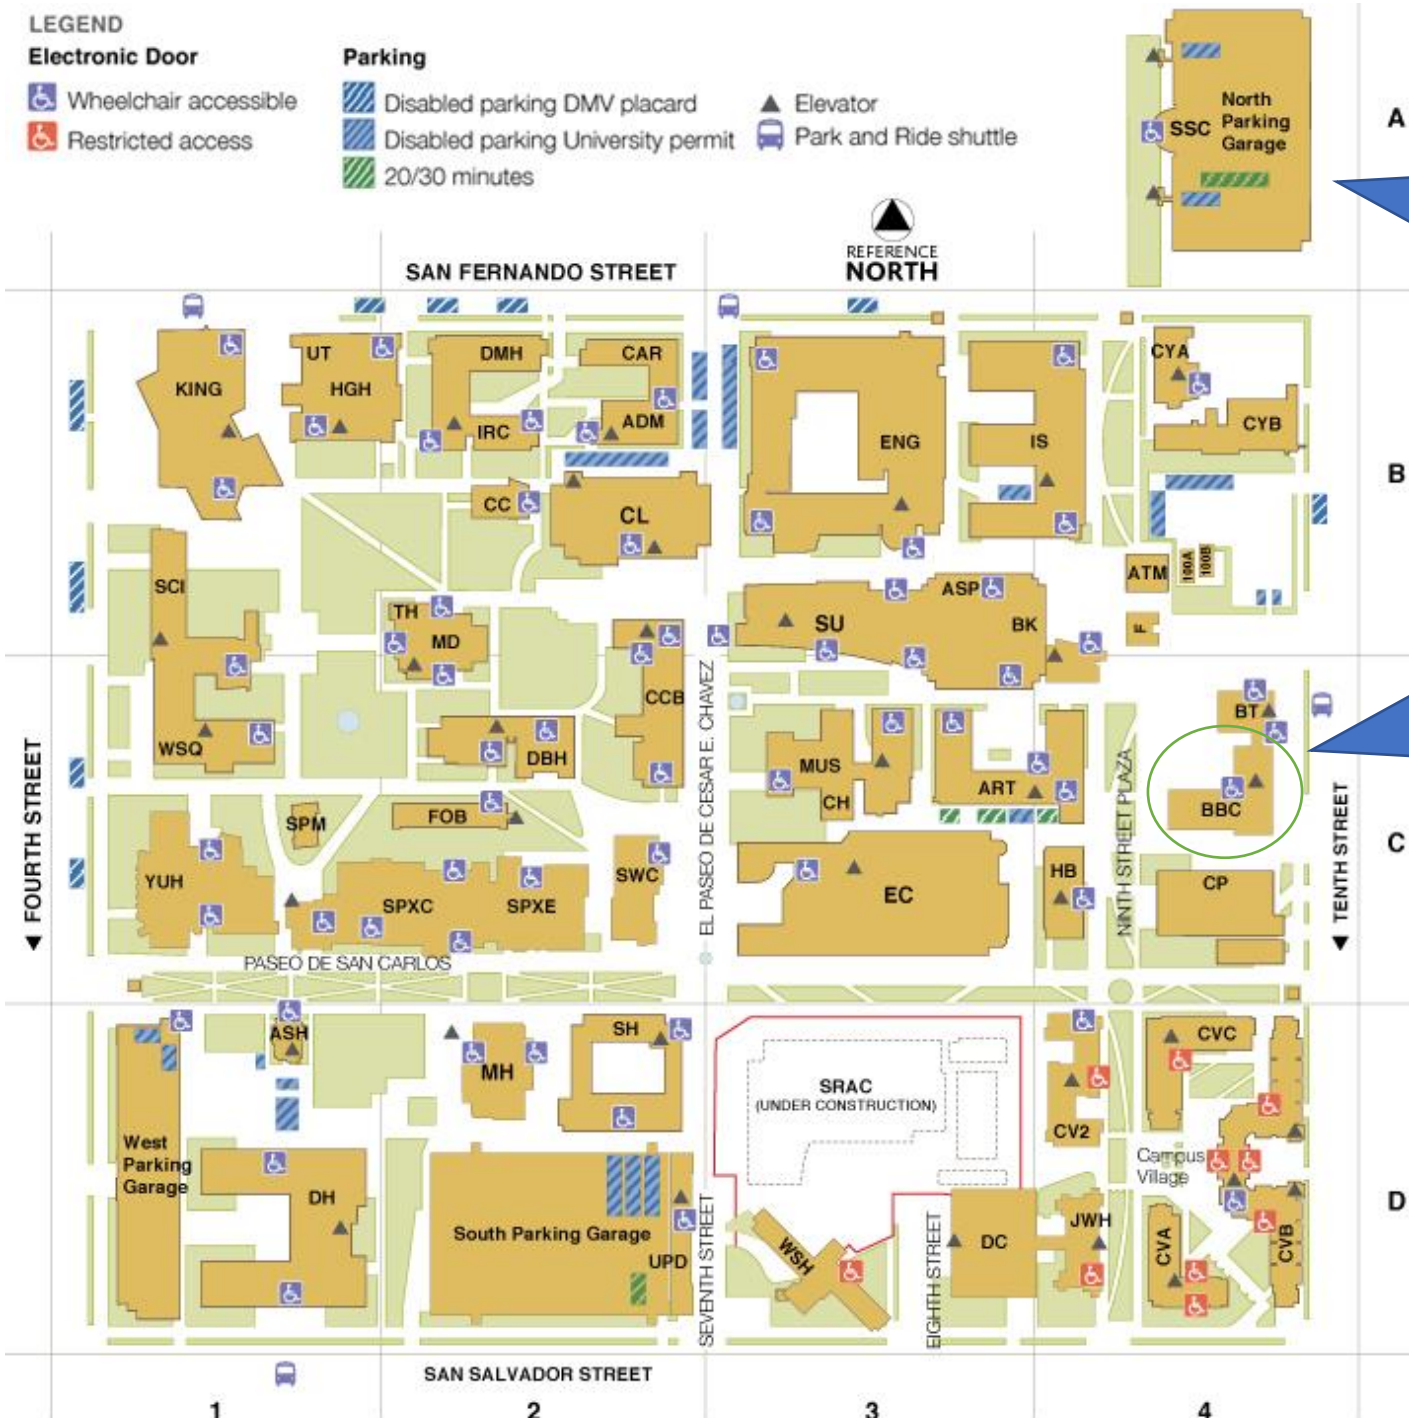

LEGEND

Electronic Door

- Wheelchair accessible
- Restricted access

Parking

- Disabled parking DMV placard
- Disabled parking University permit
- 20/30 minutes
- Elevator
- Park and Ride shuttle

SAN JOSÉ STATE UNIVERSITY

powering SILICON VALLEY

A

B

C

D

The closest SJSU parking to the BBC (conference area) is here.

There is additional metered parking around the university as well. For the Thursday President's reception at the Silicon Valley Capital Club, there is free parking with validation in the underground garage @ 50 West San Fernando St.

The conference will be held in the Boccardo Business Classrooms (BBC).

Check-in and registration is in BBC #105

Onsite Contact for Assistance:

Anu Sairaj

Asst. Program Manager, Global Leadership Advancement Center
School of Global Innovation & Leadership
Lucas College and Graduate School of Business
San Jose State University
One Washington Square
San Jose, CA 95192-0164